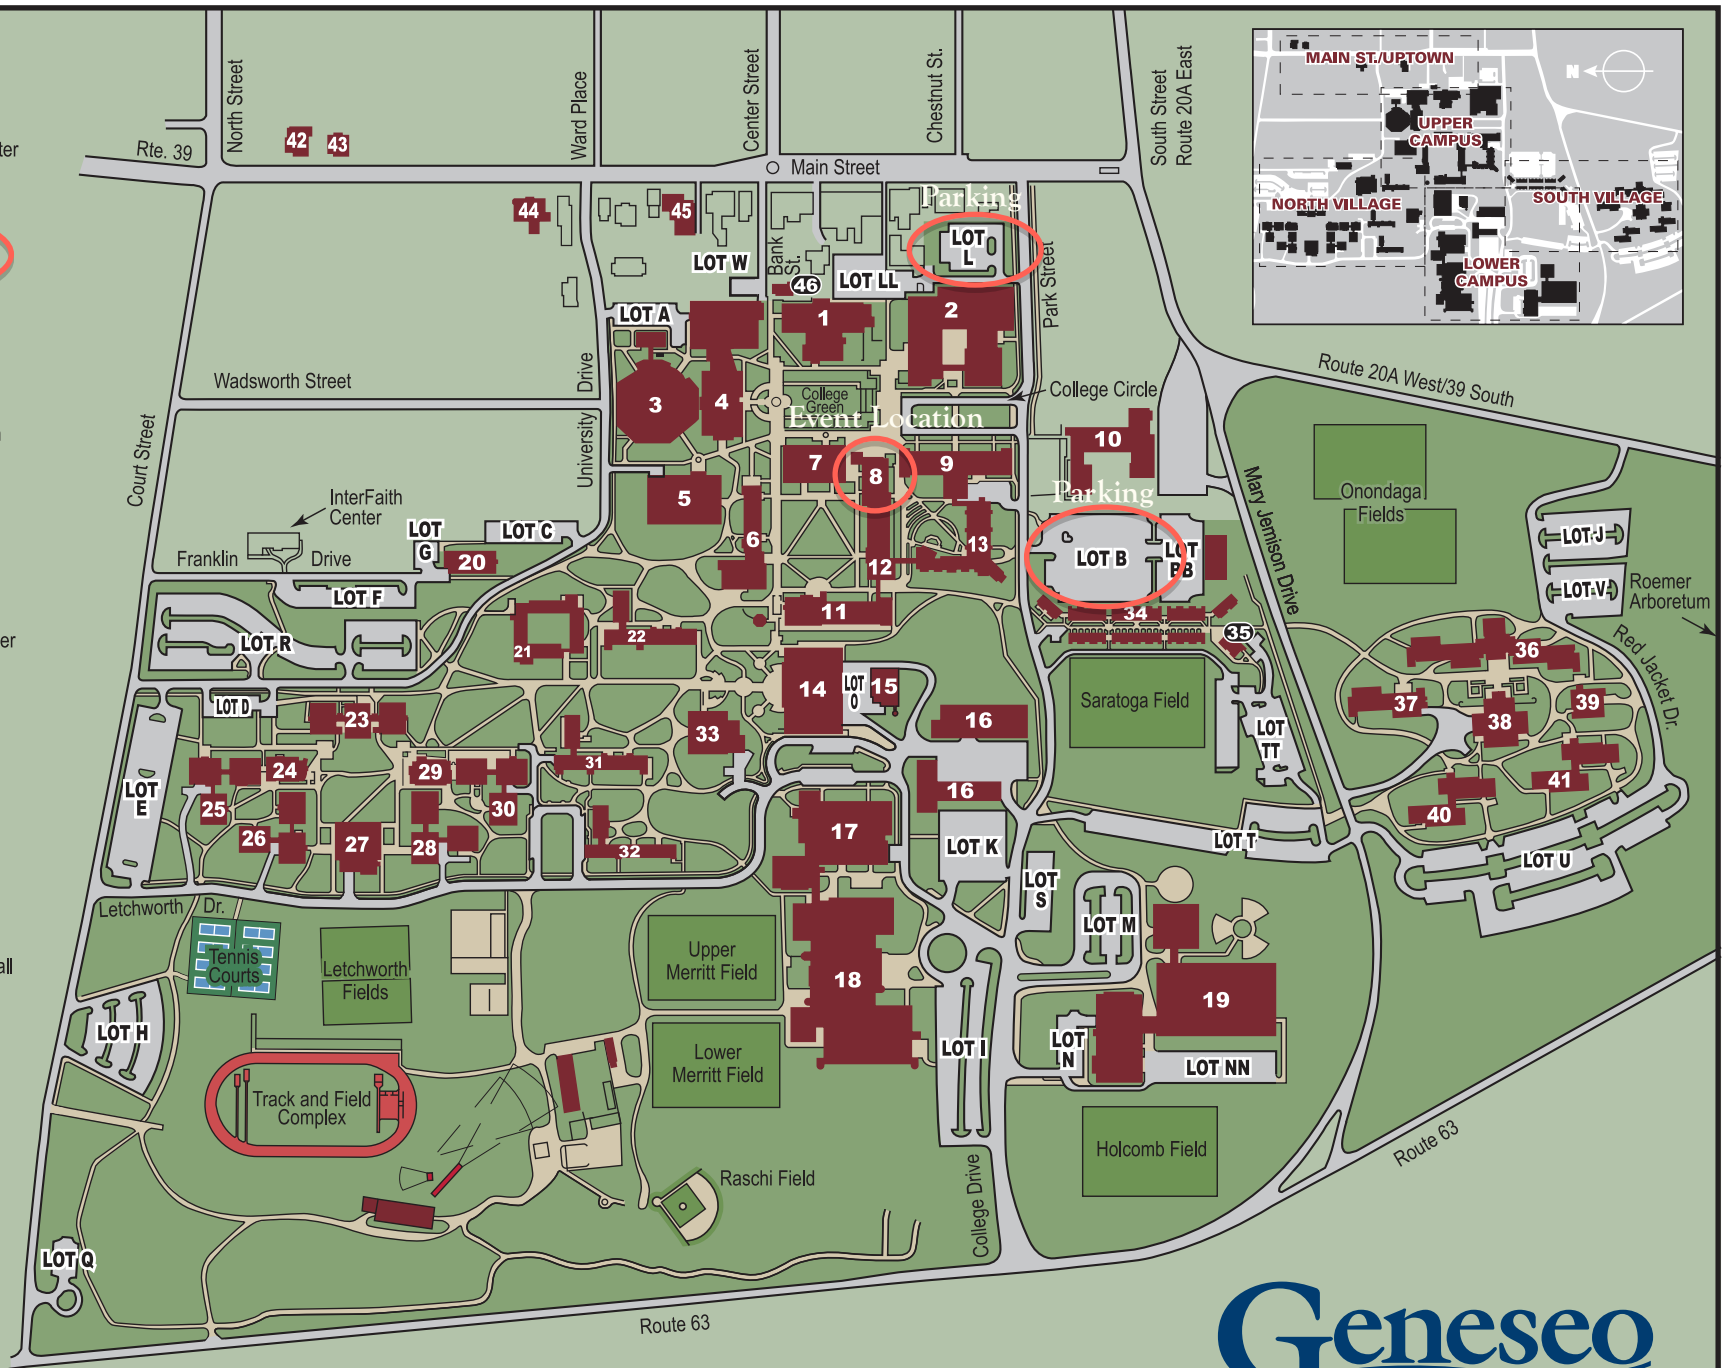

Upper Campus

- (1) Bailey Hall
- (2) Brodie Hall
- (3) Newton Lecture Hall
- (4) Integrated Science Center
- (5) Milne Library
- (6) Blake Hall
- (7) Erwin Hall (Admissions)
- (8) Wadsworth Auditorium
- (9) Welles Hall
- (10) Doty Hall
- (11) Sturges Hall
- (12) Fraser Hall
- (13) South Hall

Lower Campus

- (14) MacVittie College Union
- (15) Heating Plant
- (16) Clark Service Building
- (17) Schrader Sports & Recreation Building
- (18) Merritt Athletic Center
- (19) Holcomb Hall

North Village

- (20) Lauderdale Health Center
- (21) Steuben Hall
- (22) Jones Hall
- (23) Erie Hall
- (24) Seneca Hall
- (25) Ontario Hall
- (26) Genesee Hall
- (27) Letchworth Dining Hall
- (28) Wyoming Hall
- (29) Putnam Hall
- (30) Allegany Hall
- (31) Livingston Hall
- (32) Monroe Hall
- (33) Mary Jemison Dining Hall

South Village

- (34) Saratoga Terrace
- (35) Saratoga Commons
- (36) Onondaga Hall
- (37) Niagara Hall
- (38) Red Jacket Dining Hall
- (39) Wayne Hall
- (40) Nassau Hall
- (41) Suffolk Hall

Main St./Uptown

- (42) President's Residence
- (43) Campus House
- (44) McClellan House
- (45) Big Tree Inn
- (46) Roemer House

Geneseo

STATE UNIVERSITY OF NEW YORK AT GENESEO